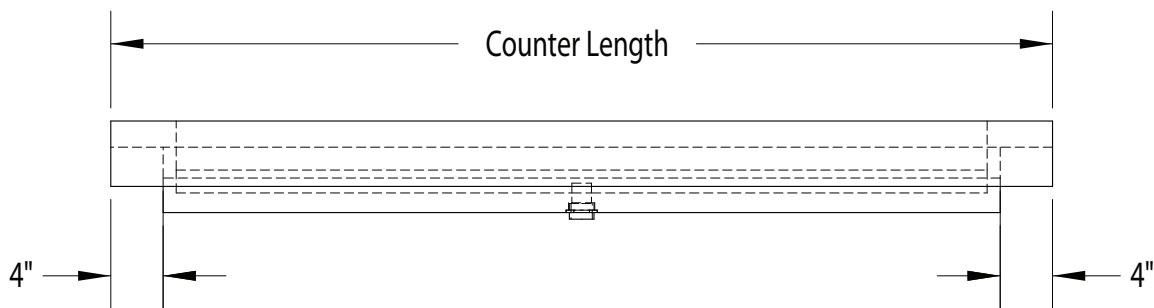

Model Number:

EKORS-COM(W)

Model Name:

Rettangolo Countersink

Style:

Trough Style

Designation:

Commercial

Material:

Cold Fired Ceramic

Coating:

EKOLI+VPTK

Faucet Mounting:

Wall Mount