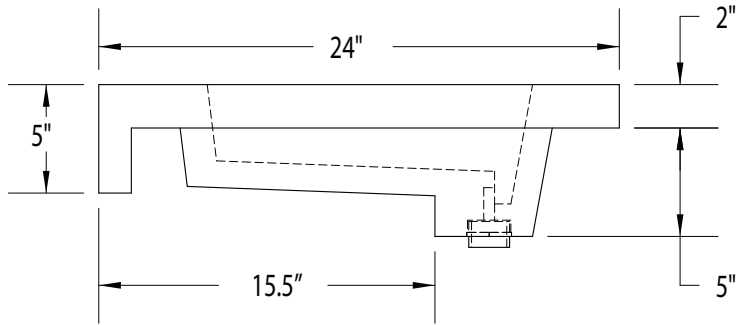

Key Features:

- ADA Compliant
- Handcrafted In USA (ARRA Compliant)
- CSA B45.8 13/IAPMO Z403 2013 Compliant
- All Natural Chemical Free
- LEED Credits - High Recycled Material Content
- EkoLi+ Stain Resistant Finish
- Custom Sizes and Styles Available

Available Options:

1. Finished side aprons
   - Deck Mount Faucet Model
   - Mounting Brackets
2. (See Eko Concealed Mounting Brackets)

Model Number	L x D x H	Basin Length	Drains
EKORS-COM24W	24" x 24" x 5"	14" Basin Length Standard	Single Drain
EKORS-COM36W	36" x 24" x 5"	26" Basin Length Standard	Single Drain
EKORS-COM48W	48" x 24" x 5"	38" Basin Length Standard	Single Drain
EKORS-COM60W	60" x 24" x 5"	50" Basin Length Standard	Single Drain
EKORS-COM66W	66" x 24" x 5"	56" Basin Length Standard	Single Drain
EKORS-COM72W	72" x 24" x 5"	62" Basin Length Standard	Single Drain
EKORS-COM78W	78" x 24" x 5"	68" Basin Length Standard	Single Drain
EKORS-COM84W	84" x 24" x 5"	74" Basin Length Standard	(2) Drains
EKORS-COM90W	90" x 24" x 5"	80" Basin Length Standard	(2) Drains
EKORS-COM96W	96" x 24" x 5"	86" Basin Length Standard	(2) Drains
EKORS-COM102W	102" x 24" x 5"	92" Basin Length Standard	(2) Drains
EKORS-COM108W	108" x 24" x 5"	98" Basin Length Standard	(2) Drains
EKORS-COM114W	114" x 24" x 5"	104" Basin Length Standard	(2) Drains
EKORS-COM120W	120" x 24" x 5"	110" Basin Length Standard	(2) Drains

* Custom Lengths, Widths, and Configurations Available.