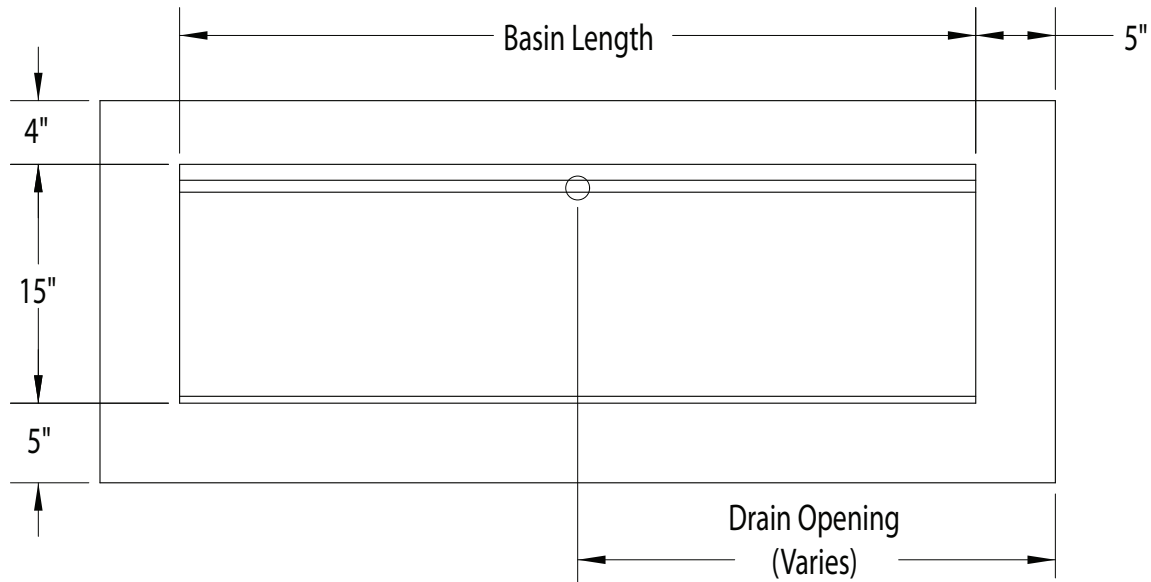

Model Number:

EKORS-COM(W)

Model Name:

Rettangolo Countersink

Style:

Trough Style

Designation:

Commercial

Material:

Cold Fired Ceramic

Coating:

EKOLI+VPTK

Faucet Mounting:

Wall Mount