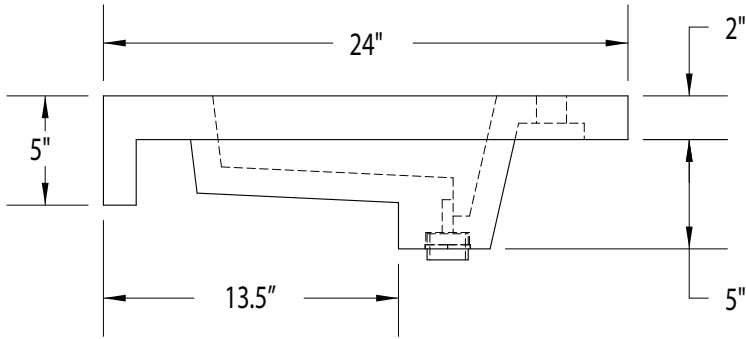

Key Features:

- ADA Compliant
- Handcrafted In USA (ARRA Compliant)
- CSA B45.8~ 13/IAPMO Z403~ 2013 Compliant
- All Natural Chemical Free
- LEED Credits - High Recycled Material Content
- EkoLi+ Stain Resistant Finish
- Custom Sizes and Styles Available

Available Options:

1. Finished side aprons
   - Wall Mount Faucet Model
   - Mounting Brackets
2. (See Eko Concealed Mounting Brackets)

Model Number	L x D x H	Basin Length	Drains
EKORS-COM24	24" x 24" x 5"	14" Basin Length Standard	Single Drain
EKORS-COM36	36" x 24" x 5"	26" Basin Length Standard	Single Drain
EKORS-COM48	48" x 24" x 5"	38" Basin Length Standard	Single Drain
EKORS-COM60	60" x 24" x 5"	50" Basin Length Standard	Single Drain
EKORS-COM66	66" x 24" x 5"	56" Basin Length Standard	Single Drain
EKORS-COM72	72" x 24" x 5"	62" Basin Length Standard	Single Drain
EKORS-COM78	78" x 24" x 5"	68" Basin Length Standard	Single Drain
EKORS-COM84	84" x 24" x 5"	74" Basin Length Standard	(2) Drains
EKORS-COM90	90" x 24" x 5"	80" Basin Length Standard	(2) Drains
EKORS-COM96	96" x 24" x 5"	86" Basin Length Standard	(2) Drains
EKORS-COM102	102" x 24" x 5"	92" Basin Length Standard	(2) Drains
EKORS-COM108	108" x 24" x 5"	98" Basin Length Standard	(2) Drains
EKORS-COM114	114" x 24" x 5"	104" Basin Length Standard	(2) Drains
EKORS-COM120	120" x 24" x 5"	110" Basin Length Standard	(2) Drains

* Custom Lengths, Widths, and Configurations Available.