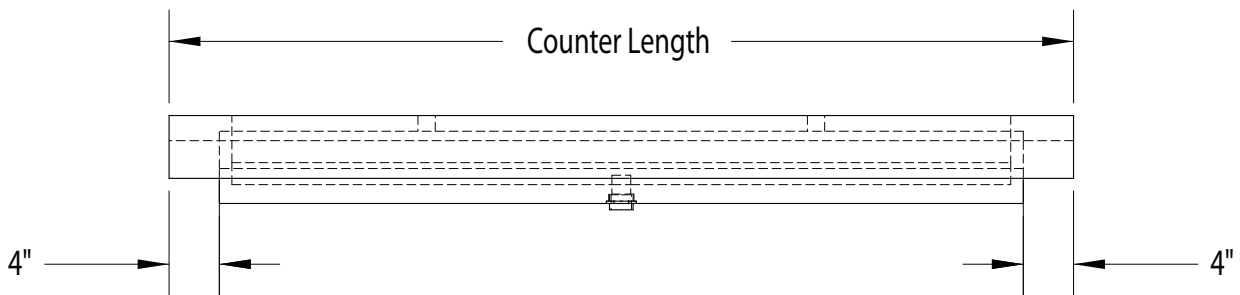

Model Number:

EKORS-COM

Model Name:

Rettangolo Countersink

Style:

Trough Style

Designation:

Commercial

Material:

Cold Fired Ceramic

Coating:

EKOLI+VPTK

Faucet Mounting:

Deck Mount