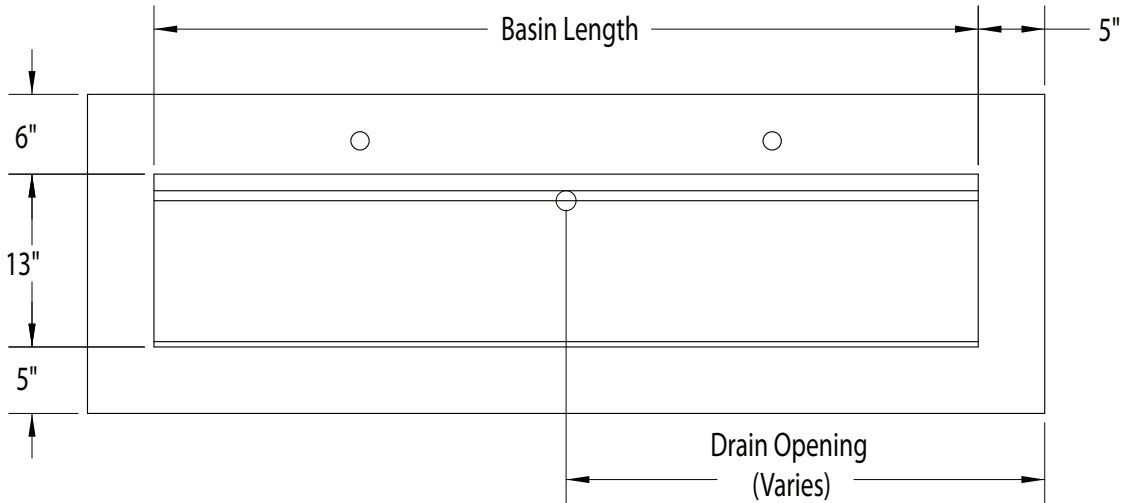

Model Number:

EKORS-COM

Model Name:

Rettangolo Countersink

Style:

Trough Style

Designation:

Commercial

Material:

Cold Fired Ceramic

Coating:

EKOLI+VPTK

Faucet Mounting:

Deck Mount