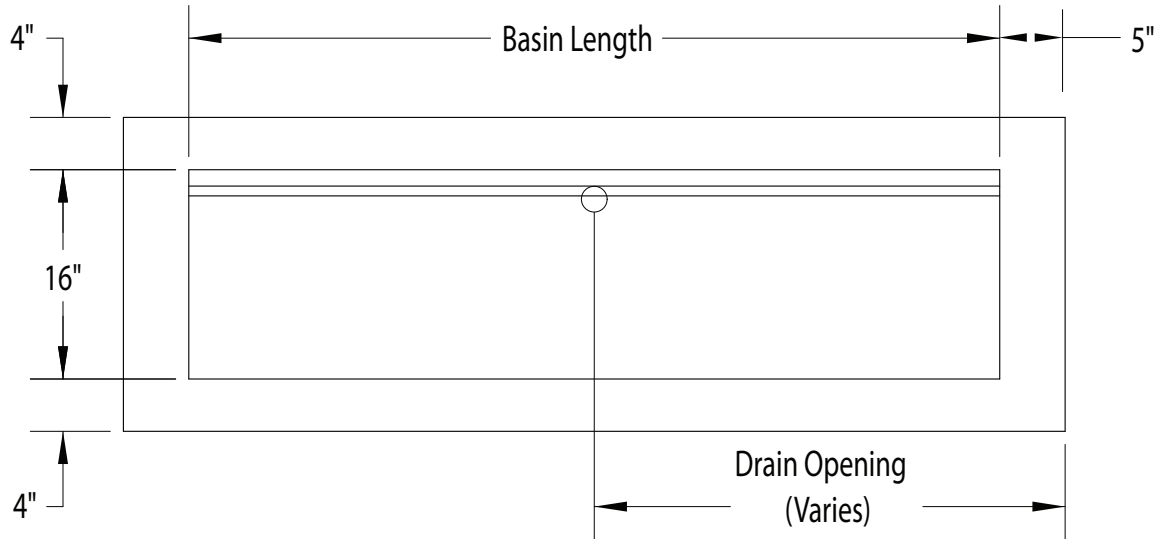

Model Number:

EKOIS-COM(W)

Model Name:

Incline Countersink

Style:

Trough Style

Designation:

Commercial

Material:

Cold Fired Ceramic

Coating:

EKOLI+VPTK

Faucet Mounting:

Wall Mount