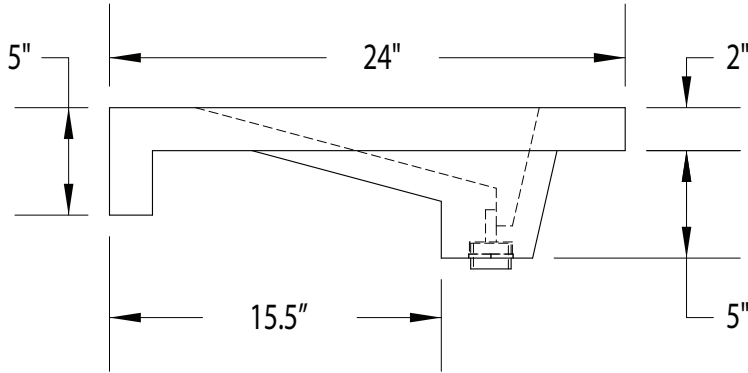

Key Features:

- ADA Compliant
- Handcrafted In USA (ARRA Compliant)
- CSA B45.8~ 13/IAPMO Z403~ 2013 Compliant
- All Natural Chemical Free
- LEED Credits - High Recycled Material Content
- EkoLi+ Stain Resistant Finish
- Custom Sizes and Styles Available

Available Options:

1. Finished side aprons
   - Deck Mount Faucet Model
   - Mounting Brackets
2. (See Eko Concealed Mounting Brackets)

Model Number	L x D x H	Basin Length	Drains
EKOIS-COM24W	24" x 24" x 5"	14" Basin Length Standard	Single Drain
EKOIS-COM36W	36" x 24" x 5"	26" Basin Length Standard	Single Drain
EKOIS-COM48W	48" x 24" x 5"	38" Basin Length Standard	Single Drain
EKOIS-COM60W	60" x 24" x 5"	50" Basin Length Standard	Single Drain
EKOIS-COM66W	66" x 24" x 5"	56" Basin Length Standard	Single Drain
EKOIS-COM72W	72" x 24" x 5"	62" Basin Length Standard	Single Drain
EKOIS-COM78W	78" x 24" x 5"	68" Basin Length Standard	Single Drain
EKOIS-COM84W	84" x 24" x 5"	74" Basin Length Standard	(2) Drains
EKOIS-COM90W	90" x 24" x 5"	80" Basin Length Standard	(2) Drains
EKOIS-COM96W	96" x 24" x 5"	86" Basin Length Standard	(2) Drains
EKOIS-COM102W	102" x 24" x 5"	92" Basin Length Standard	(2) Drains
EKOIS-COM108W	108" x 24" x 5"	98" Basin Length Standard	(2) Drains
EKOIS-COM114W	114" x 24" x 5"	104" Basin Length Standard	(2) Drains
EKOIS-COM120W	120" x 24" x 5"	110" Basin Length Standard	(2) Drains

* Custom Lengths, Widths, and Configurations Available.