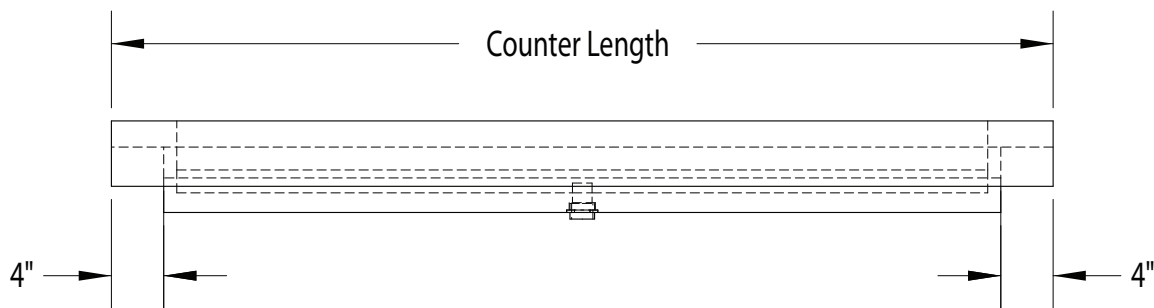

Model Number:

EKOIS-COM(W)

Model Name:

Incline Countersink

Style:

Trough Style

Designation:

Commercial

Material:

Cold Fired Ceramic

Coating:

EKOLI+VPTK

Faucet Mounting:

Wall Mount