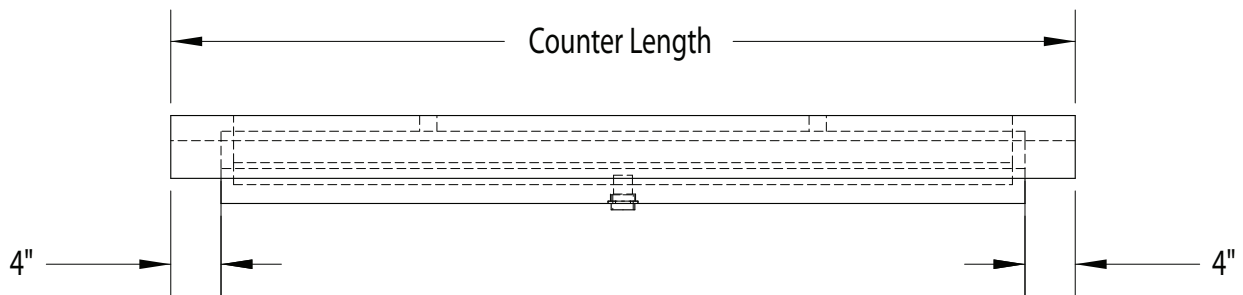

Model Number:

EKOIS-COM

Model Name:

Incline Countersink

Style:

Trough Style

Designation:

Commercial

Material:

Cold Fired Ceramic

Coating:

EKOLI+VPTK

Faucet Mounting:

Deck Mount