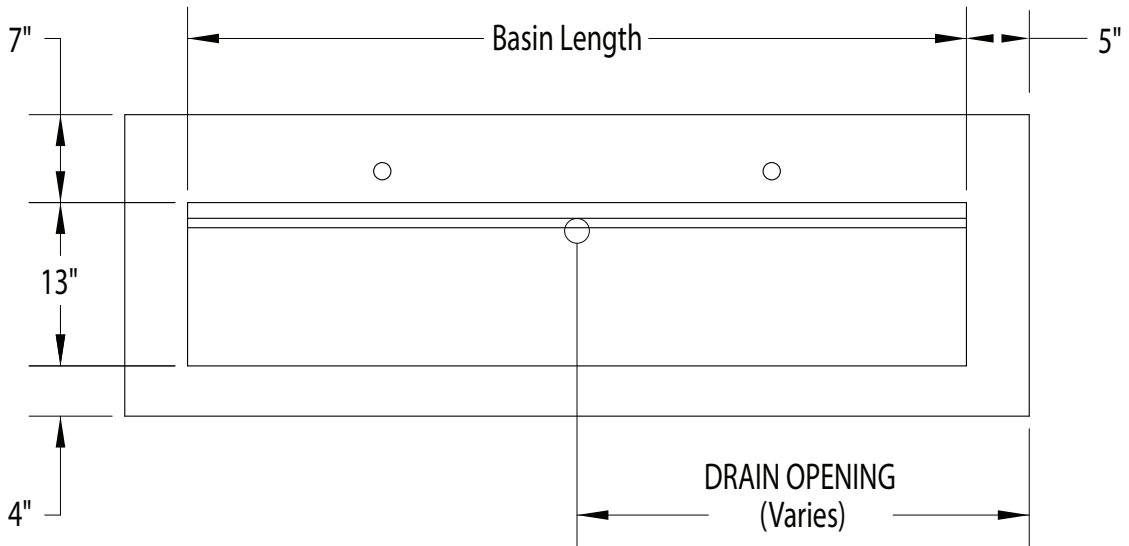

Model Number:

EKOIS-COM

Model Name:

Incline Countersink

Style:

Trough Style

Designation:

Commercial

Material:

Cold Fired Ceramic

Coating:

EKOLI+VPTK

Faucet Mounting:

Deck Mount