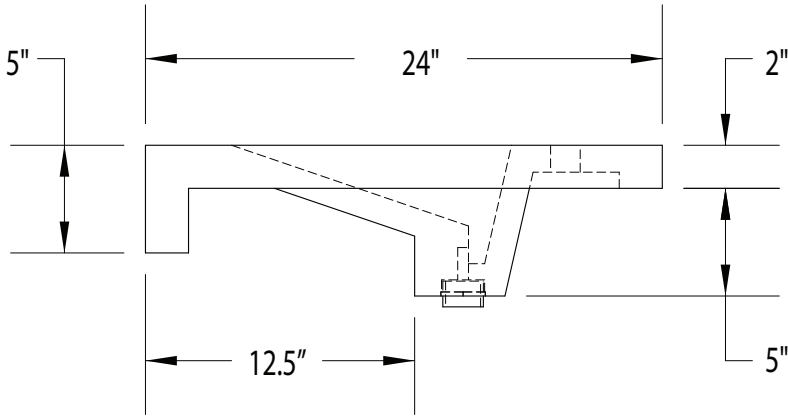

Incline Countersink

Trough Style

Commercial

Cold Fired Ceramic

EKOLI+VPTK

Deck Mount

**Key Features:**

- ADA Compliant
- Handcrafted In USA (ARRA Compliant)
- CSA B45.8 13/IAPMO Z403 2013 Compliant
- All Natural Chemical Free
- LEED Credits - High Recycled Material Content
- EkoLi+ Stain Resistant Finish
- Custom Sizes and Styles Available

**Available Options:**

- Finished side aprons
  - Wall Mount Faucet Model
  - Mounting Brackets
- (See Eko Concealed Mounting Brackets)

Model Number	L x D x H	Basin Length	Drains
EKOIS-COM24	24" x 24" x 5"	14" Basin Length Standard	Single Drain
EKOIS-COM36	36" x 24" x 5"	26" Basin Length Standard	Single Drain
EKOIS-COM48	48" x 24" x 5"	38" Basin Length Standard	Single Drain
EKOIS-COM60	60" x 24" x 5"	50" Basin Length Standard	Single Drain
EKOIS-COM66	66" x 24" x 5"	56" Basin Length Standard	Single Drain
EKOIS-COM72	72" x 24" x 5"	62" Basin Length Standard	Single Drain
EKOIS-COM78	78" x 24" x 5"	68" Basin Length Standard	Single Drain
EKOIS-COM84	84" x 24" x 5"	74" Basin Length Standard	(2) Drains
EKOIS-COM90	90" x 24" x 5"	80" Basin Length Standard	(2) Drains
EKOIS-COM96	96" x 24" x 5"	86" Basin Length Standard	(2) Drains
EKOIS-COM102	102" x 24" x 5"	92" Basin Length Standard	(2) Drains
EKOIS-COM108	108" x 24" x 5"	98" Basin Length Standard	(2) Drains
EKOIS-COM114	114" x 24" x 5"	104" Basin Length Standard	(2) Drains
EKOIS-COM120	120" x 24" x 5"	110" Basin Length Standard	(2) Drains